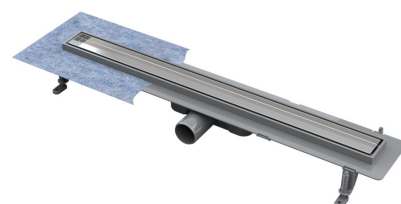

RIGOLE TECHMAN TWIN CORP ABS

Cod

EAN