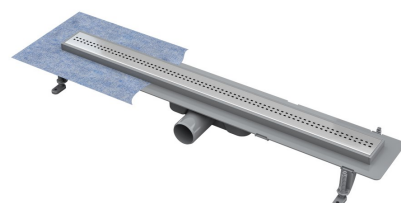

RIGOLE TECHMAN CUBE CORP ABS

Cod

EAN