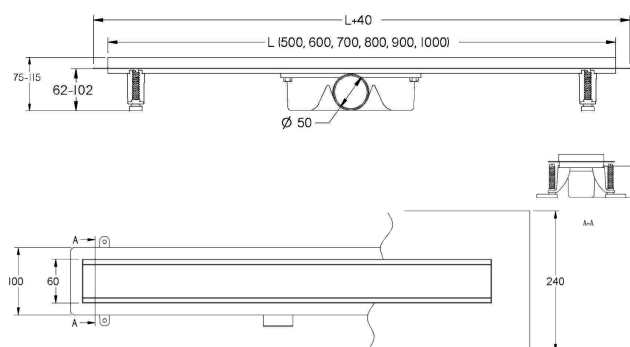

TEHNIC: RIGOLE TECHMAN CORP INOX